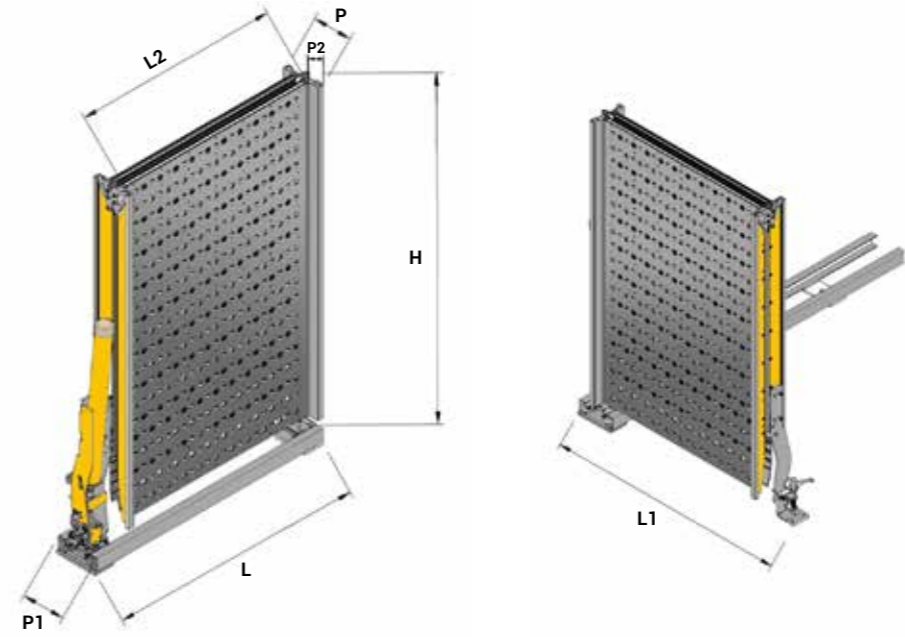

WM EASY

LOADING RAMP WITH LATERAL POSITIONING, AGILE AND EASY TO USE. LEAVES THE VAN'S CARGO AREA UNOBSTRUCTED AT ALL TIMES.

LOAD CAPACITY: UP TO 300 KG

Anti-slip anodised aluminium perforated platform

Lateral positioning for minimum space requirements

Safety edges

Flexible contact plate to the van floor

LOAD CAPACITY
300 kg

STANDARD DIMENSIONS
Width 80 cm
Length 200, 225, 250, 275 and 300 cm

HANDLING
Swivel and Slide

COLOUR
Yellow

DEPLOYMENT AND CLOSING

Designed with the evolving light commercial vehicle market in mind, the innovative WM EASY enhances our range. The EASY has the unique feature of being able to both swivel and slide out of the way as needed, leaving maximum space in the loading area. This ramp is popular with customers using side loading doors.

OPTIONAL EXTRAS

RIGHT-HAND VERSION
On request, the ramp can be mounted to the right-hand side of the van, inverting the swivel direction. It is also possible to open the ramp in the vertical direction, like a second door. This system makes it possible to gain access to the van's cargo area without using the ramp.

APPLICATION SECTORS

UNOBSTRUCTED CARGO AREA:
• LATERAL POSITIONING
• ACCESS ALWAYS UNOBSTRUCTED
• NO OBSTACLES ON PLATFORM

ALL MODELS	A (mm)	L (mm)	L1 (mm)	L2 (mm)	H (mm)	P (mm)	P1 (mm)	P2 (mm)	Capac. (kg)	Weight* (kg)
EASY	2000	1170	1180	800	1180	155	250	45	300	71
EASY	2250	1170	1180	800	1305	155	250	45	300	74
EASY	2500	1170	1180	800	1430	155	250	45	300	78
EASY	2750	1170	1180	800	1555	155	250	45	300	81
EASY	3000	1170	1180	800	1680	155	250	45	300	85