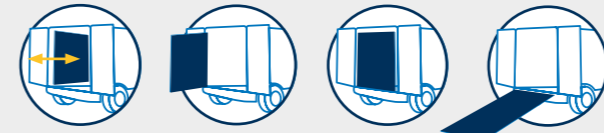

Safety edges

Flexible contact plate to the van floor

LOAD CAPACITY
300 kg

STANDARD DIMENSIONS
Width 80 cm
Length 200, 225, 250, 275 and 300 cm

HANDLING
Swivel and Slide

COLOUR
Yellow

DEPLOYMENT AND CLOSING

Designed with the evolving light commercial vehicle market in mind, the innovative WM EASY enhances our range. The EASY has the unique feature of being able to both swivel and slide out of the way as needed, leaving maximum space in the loading area. This ramp is popular with customers using side loading doors.

OPTIONAL EXTRAS

RIGHT-HAND VERSION
On request, the ramp can be mounted to the right-hand side of the van, inverting the swivel direction. It is also possible to open the ramp in the vertical direction, like a second door. This system makes it possible to gain access to the van's cargo area without using the ramp.

APPLICATION SECTORS

UNOBSTRUCTED CARGO AREA:
• LATERAL POSITIONING
• ACCESS ALWAYS UNOBSTRUCTED
• NO OBSTACLES ON PLATFORM

ALL MODELS	A (mm)	L (mm)	L1 (mm)	L2 (mm)	H (mm)	P (mm)	P1 (mm)	P2 (mm)	Capac. (kg)	Weight* (kg)
EASY	2000	1170	1180	800	1180	155	250	45	300	71
EASY	2250	1170	1180	800	1305	155	250	45	300	74
EASY	2500	1170	1180	800	1430	155	250	45	300	78
EASY	2750	1170	1180	800	1555	155	250	45	300	81
EASY	3000	1170	1180	800	1680	155	250	45	300	85