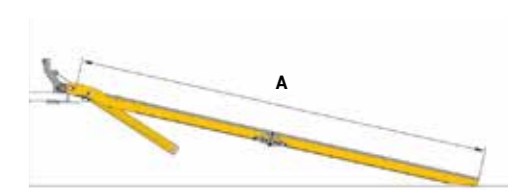

WM EASY

LOADING RAMP WITH LATERAL POSITIONING, AGILE AND EASY TO USE. LEAVES THE VAN'S CARGO AREA UNOBSTRUCTED AT ALL TIMES.

LOAD CAPACITY: UP TO 300 KG

Anti-slip anodised aluminium perforated platform

Lateral positioning for minimum space requirements

Safety edges

Flexible contact plate to the van floor

LOAD CAPACITY
300 kg

STANDARD DIMENSIONS
Width 80 cm
Length 200, 225, 250, 275 and 300 cm

HANDLING
Swivel and Slide

COLOUR
Yellow

DEPLOYMENT AND CLOSING

Designed with the evolving light commercial vehicle market in mind, the innovative WM EASY enhances our range. The EASY has the unique feature of being able to both swivel and slide out of the way as needed, leaving maximum space in the loading area. This ramp is popular with customers using side loading doors.

OPTIONAL EXTRAS

RIGHT-HAND VERSION
On request, the ramp can be mounted to the right-hand side of the van, inverting the swivel direction. It is also possible to open the ramp in the vertical direction, like a second door. This system makes it possible to gain access to the van's cargo area without using the ramp.

APPLICATION SECTORS

UNOBSTRUCTED CARGO AREA:
• LATERAL POSITIONING
• ACCESS ALWAYS UNOBSTRUCTED
• NO OBSTACLES ON PLATFORM

ALL MODELS	A (mm)	L (mm)	L1 (mm)	L2 (mm)	H (mm)	P (mm)	P1 (mm)	P2 (mm)	Capac. (kg)	Weight* (kg)
EASY	2000	1170	1180	800	1180	155	250	45	300	71
EASY	2250	1170	1180	800	1305	155	250	45	300	74
EASY	2500	1170	1180	800	1430	155	250	45	300	78
EASY	2750	1170	1180	800	1555	155	250	45	300	81
EASY	3000	1170	1180	800	1680	155	250	45	300	85