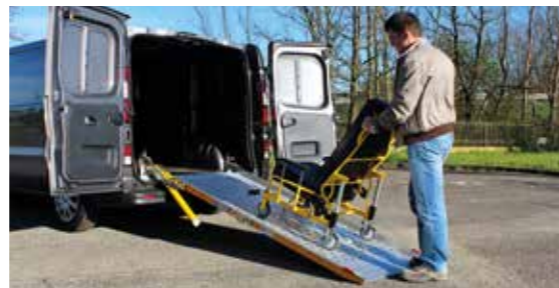

WM EASY

LOADING RAMP WITH LATERAL POSITIONING, AGILE AND EASY TO USE. LEAVES THE VAN'S CARGO AREA UNOBSTRUCTED AT ALL TIMES.

LOAD CAPACITY: UP TO 300 KG

Anti-slip anodised aluminium perforated platform

Lateral positioning for minimum space requirements

Safety edges

Flexible contact plate to the van floor

LOAD CAPACITY
300 kg

STANDARD DIMENSIONS
Width 80 cm
Length 200, 225, 250, 275 and 300 cm

HANDLING
Swivel and Slide

COLOUR
Yellow

DEPLOYMENT AND CLOSING

Designed with the evolving light commercial vehicle market in mind, the innovative WM EASY enhances our range. The EASY has the unique feature of being able to both swivel and slide out of the way as needed, leaving maximum space in the loading area. This ramp is popular with customers using side loading doors.

OPTIONAL EXTRAS

RIGHT-HAND VERSION
On request, the ramp can be mounted to the right-hand side of the van, inverting the swivel direction. It is also possible to open the ramp in the vertical direction, like a second door. This system makes it possible to gain access to the van's cargo area without using the ramp.

APPLICATION SECTORS

UNOBSTRUCTED CARGO AREA:
• LATERAL POSITIONING
• ACCESS ALWAYS UNOBSTRUCTED
• NO OBSTACLES ON PLATFORM

ALL MODELS	A (mm)	L (mm)	L1 (mm)	L2 (mm)	H (mm)	P (mm)	P1 (mm)	P2 (mm)	Capac. (kg)	Weight* (kg)
EASY	2000	1170	1180	800	1180	155	250	45	300	71
EASY	2250	1170	1180	800	1305	155	250	45	300	74
EASY	2500	1170	1180	800	1430	155	250	45	300	78
EASY	2750	1170	1180	800	1555	155	250	45	300	81
EASY	3000	1170	1180	800	1680	155	250	45	300	85